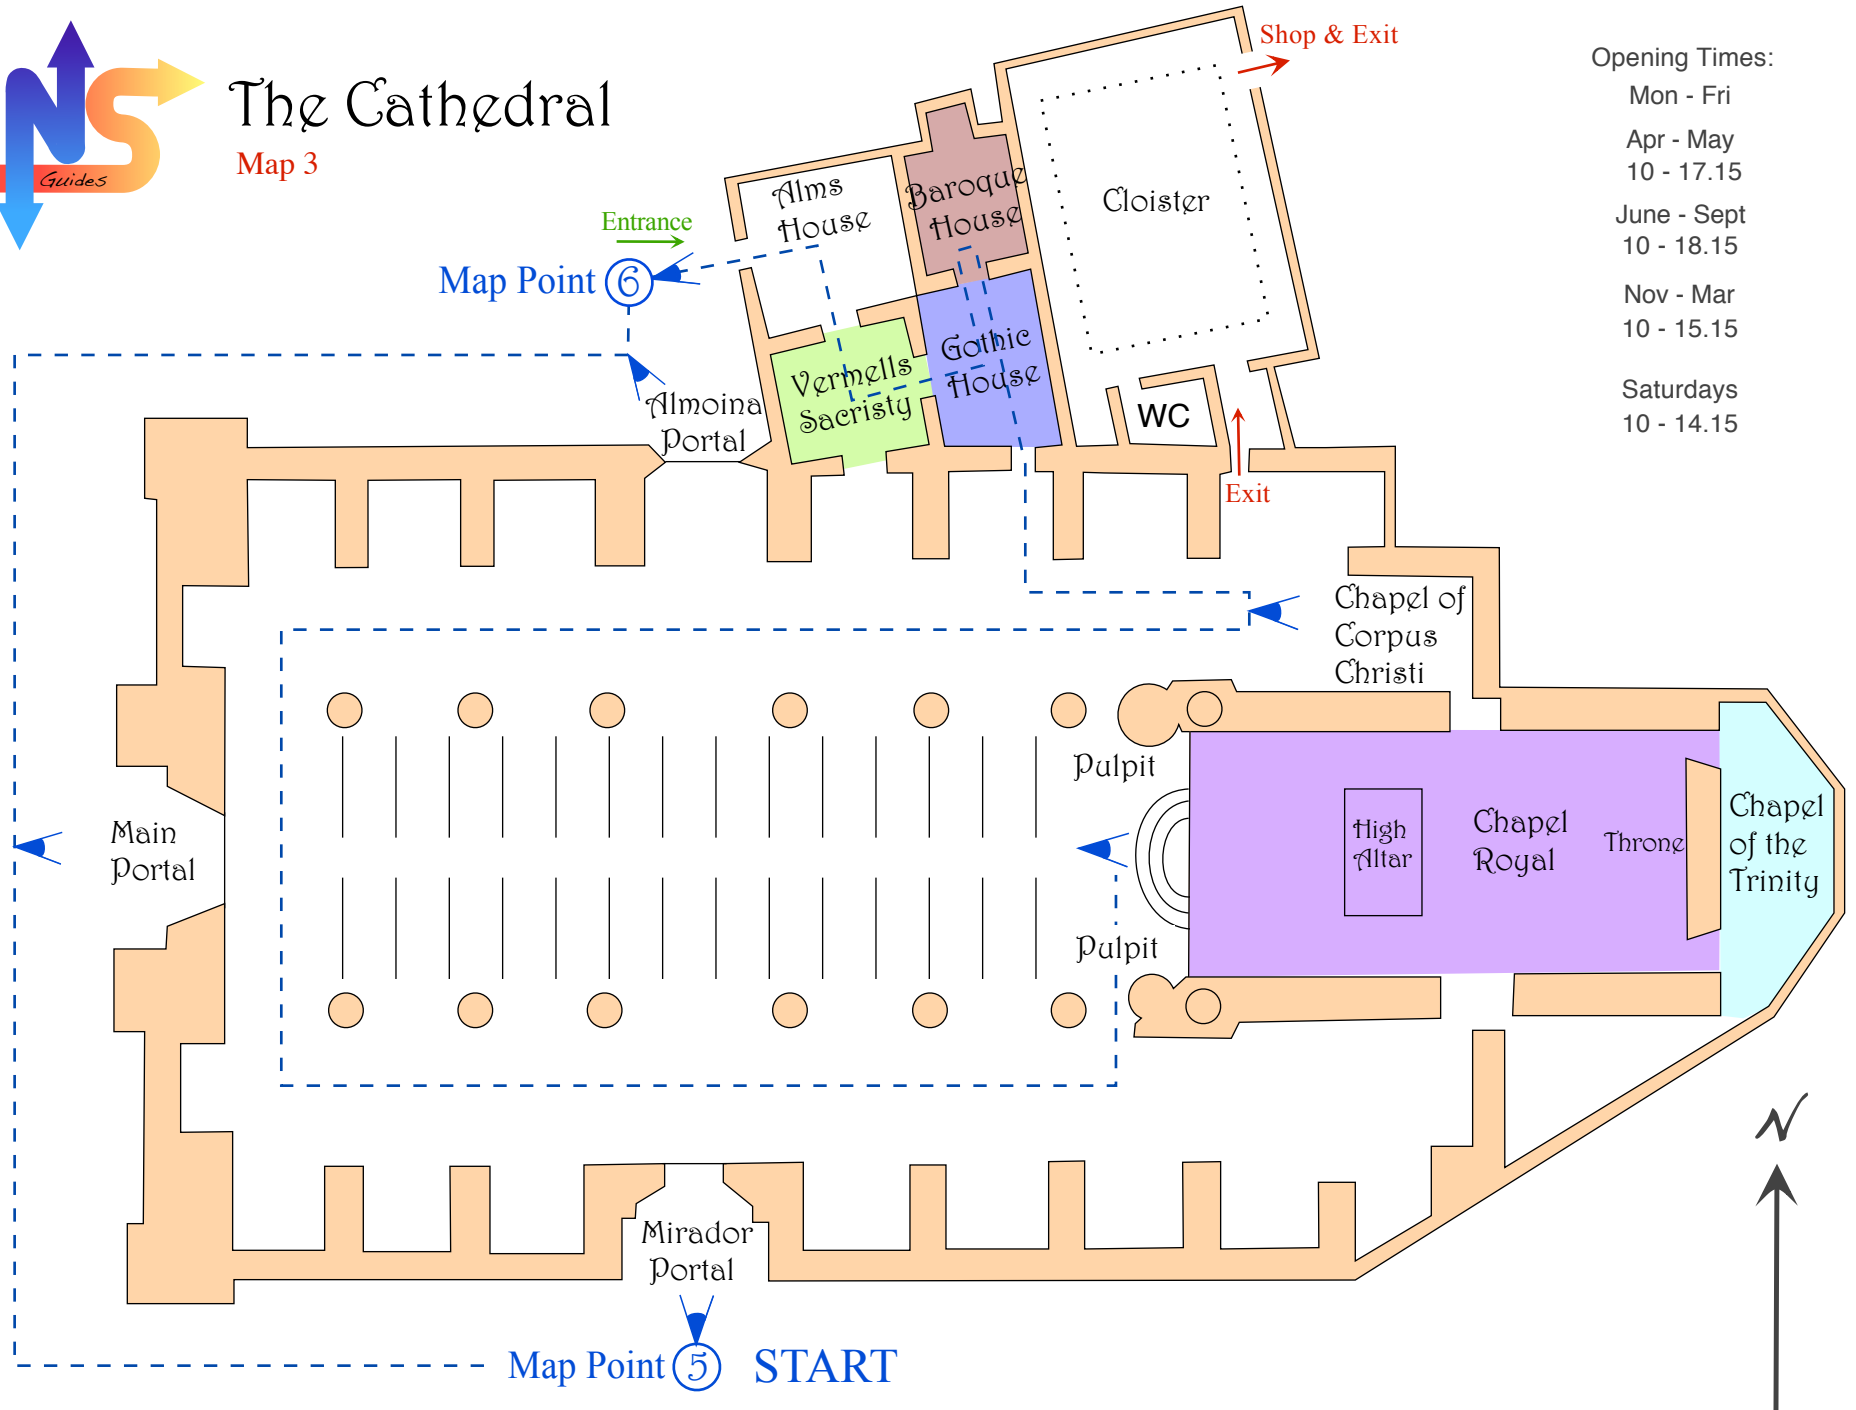

The Cathedral

Map 3

Opening Times:

Mon - Fri

Apr - May

10 - 17.15

June - Sept

10 - 18.15

Nov - Mar

10 - 15.15

Saturdays

10 - 14.15