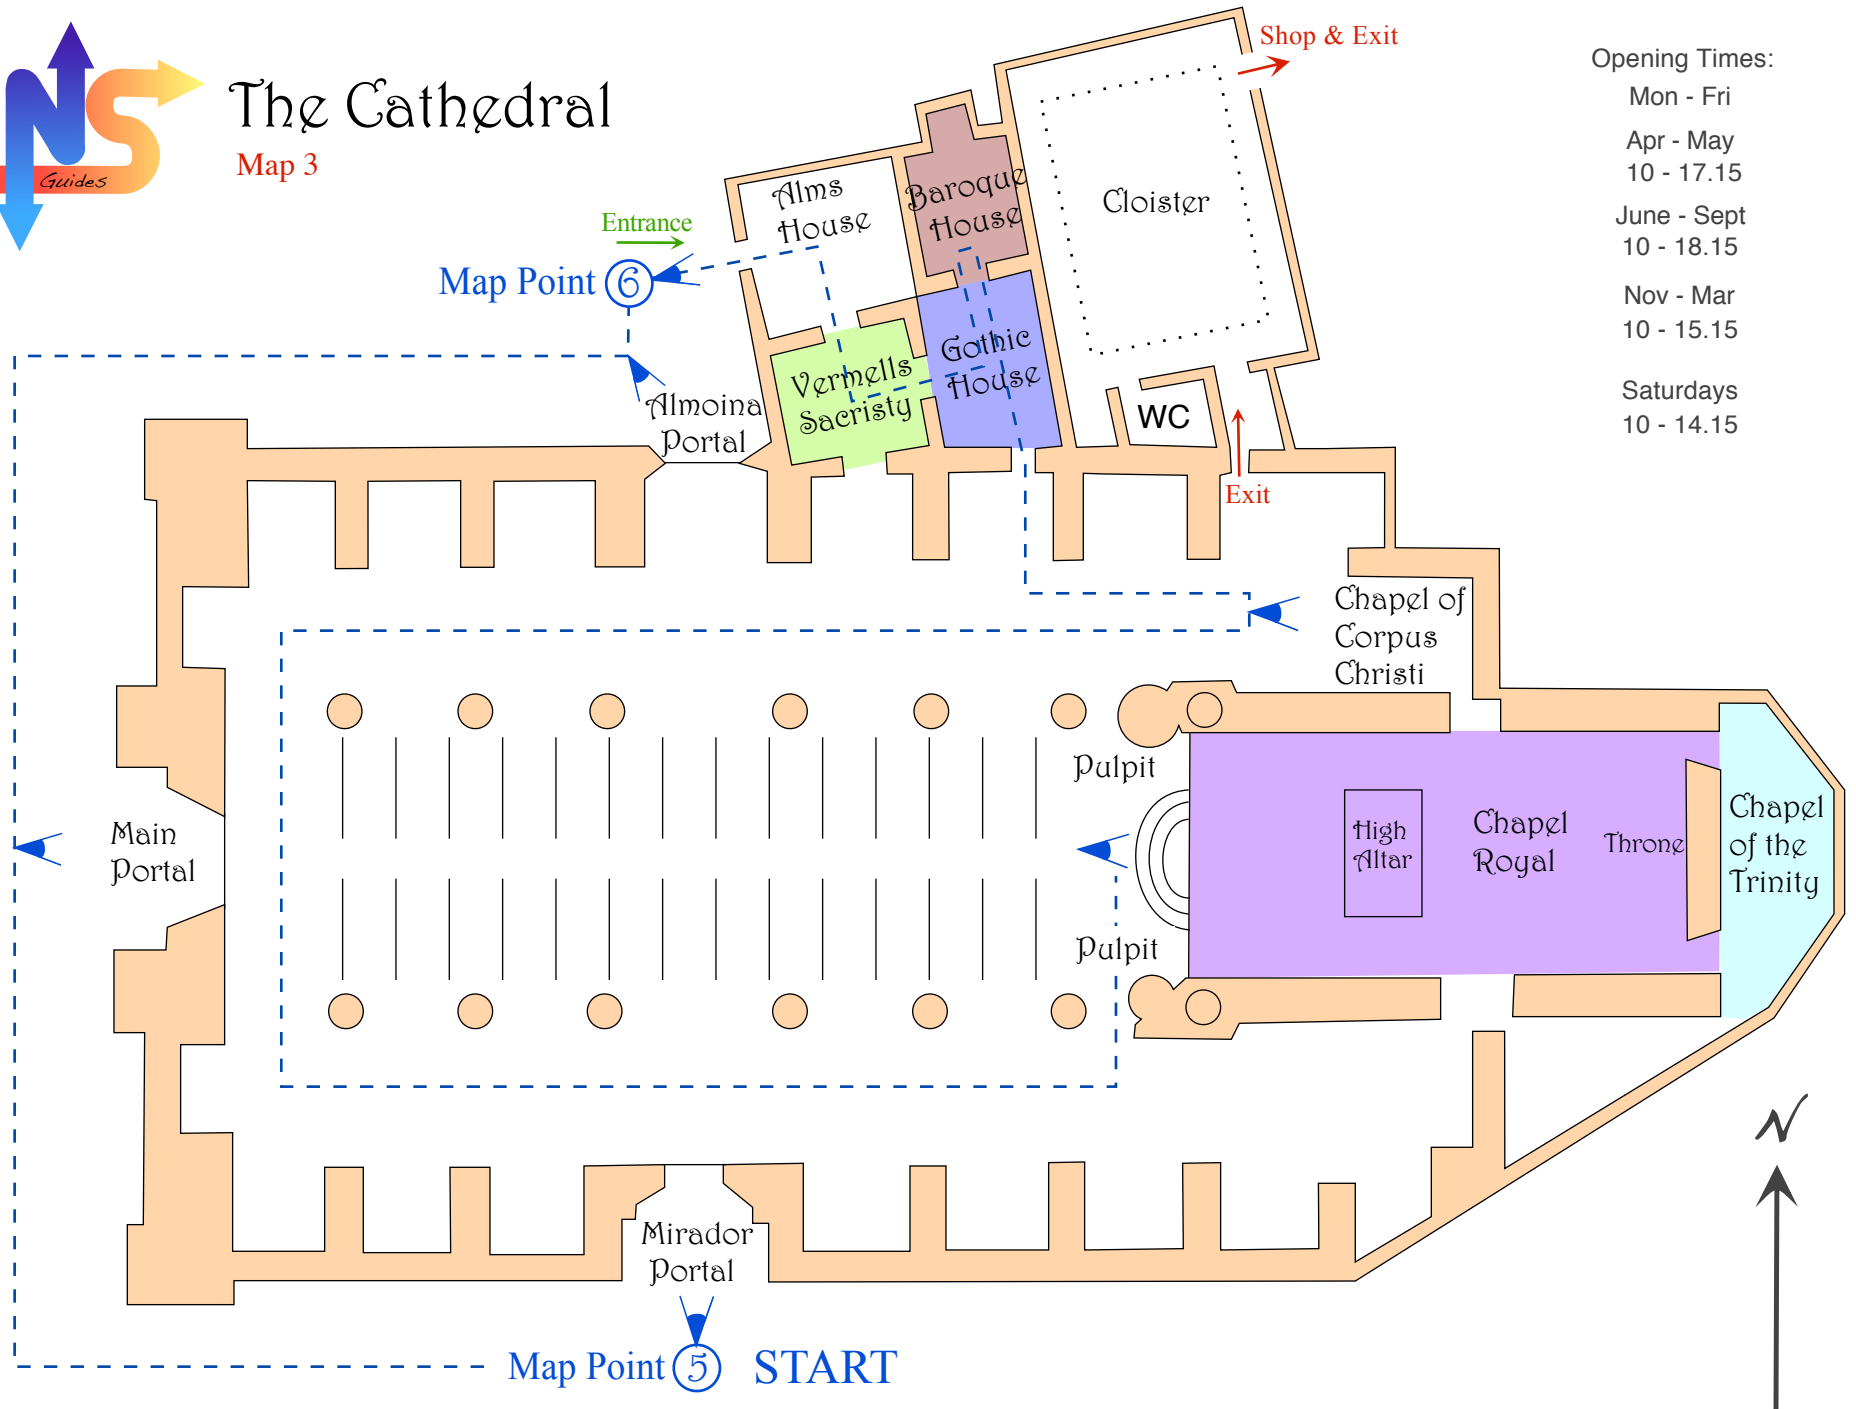

# The Cathedral

Map 3

Opening Times:

Mon - Fri

Apr - May

10 - 17.15

June - Sept

10 - 18.15

Nov - Mar

10 - 15.15

Saturdays

10 - 14.15